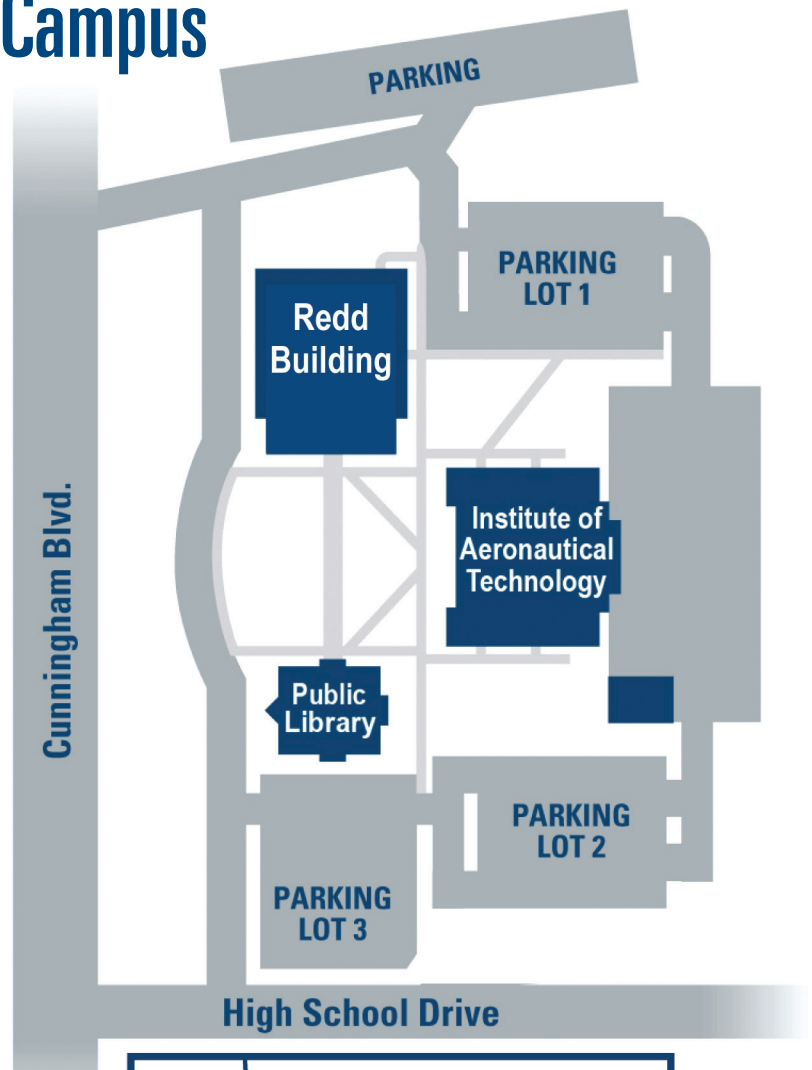

Welcome to Craven Community College!

Havelock-Cherry Point Campus

Map Key

Havelock-Craven County Public Library (301)

Internet Access
CCC Library Resources

Institute of Aeronautical Technology (303)

Aviation
ECU Military Outreach / University Connections
Continuing Education

Lewis S. Redd Building (305)

Academic Skills Center
Business Office
Campus Security
Classrooms
Compensatory Education
Health Information Technology
Learning Lab
Military/Small Business Center
NC State Engineering Partnership
Student Lounge

ONE STOP Center

Admissions / Registration
Advising
Financial Aid
General Information
Placement Testing

www.cravencc.edu

Havelock Campus - (252) 444-6005
Cherry Point Office - (252) 444-6000
New Bern - (252) 638-7200

In addition to our New Bern and Havelock locations, Craven Community College has a location on board **Marine Corp Air Station Cherry Point**. The office and classrooms are located in the **Jerry Marvel Training & Educational Building**.